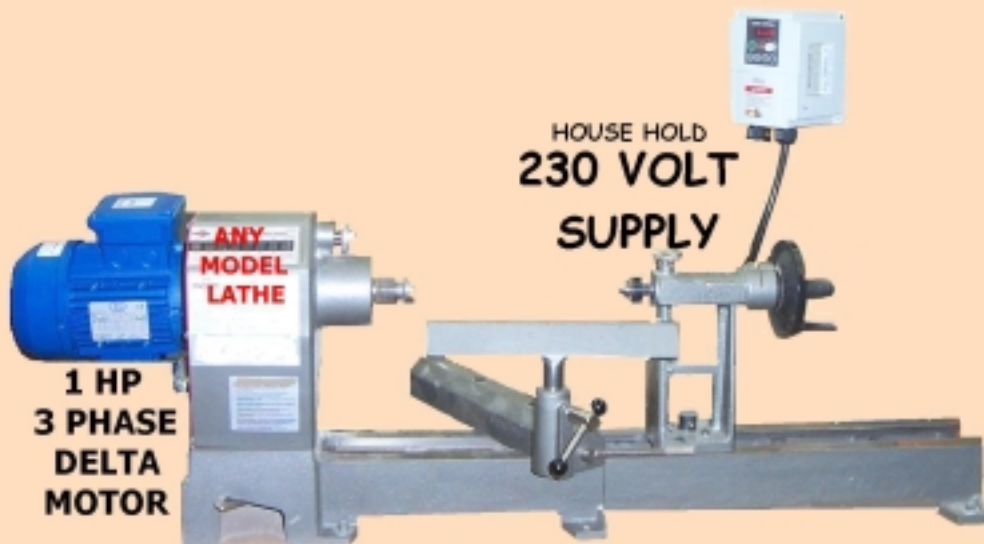

VARIABLE SPEED CONTROL

**1 HP
3 PHASE
DELTA
MOTOR**

**HOUSE HOLD
230 VOLT
SUPPLY**

ENQUIRIES to **MOTOR TECHNOLOGIES Ltd** free phone **0508 315 063**