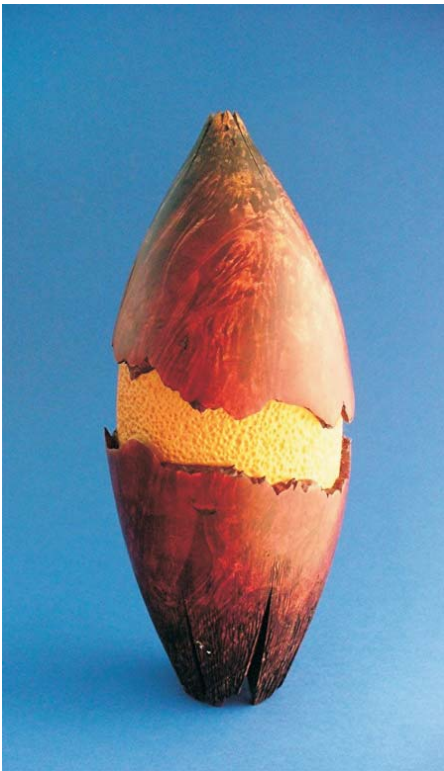

WOODTURNERS

SOUTH AUCKLAND
WOODTURNERS GUILD INC

TURNING TOMORROW'S TREASURES

ALBY HALL

At SAWG Saturday 31 March

9:00am to 4:00pm

Two magical projects
will fill this day.

A maple three part
"Seed Pod"

A "Dew-drop on a Leaf,"
box with a perspex lid.

\$25.00 to get in the door

Bring your lunch

Hope for some cake at morning break

Tea and coffee are there

Have some raffle money in your pocket